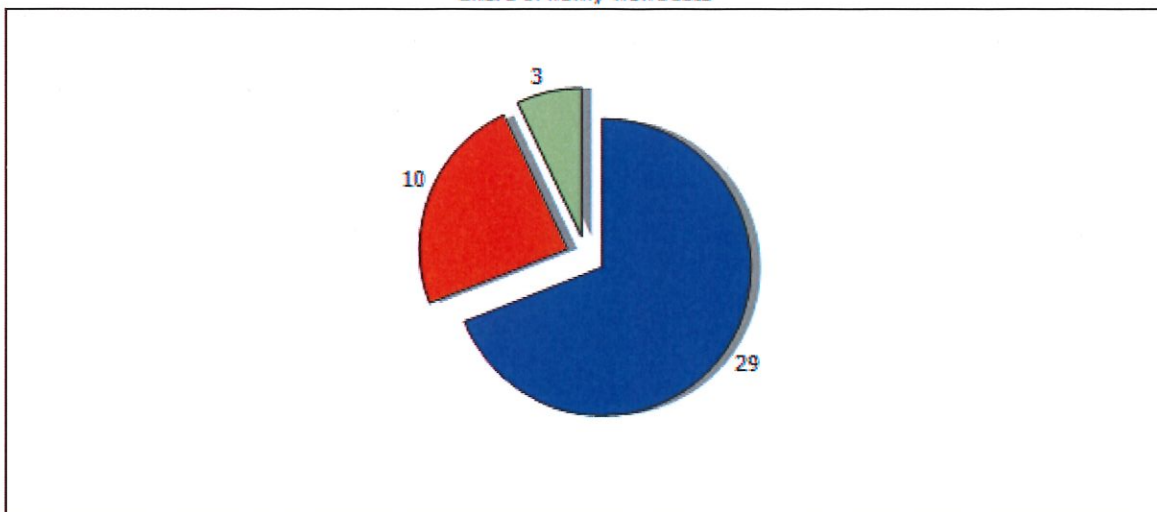

Share of newly won seats

<span style="color: blue;">■</span> Local Conservatives
<span style="color: red;">■</span> Labour Party
<span style="color: green;">■</span> Swanscombe and Greenhithe Residents' Association